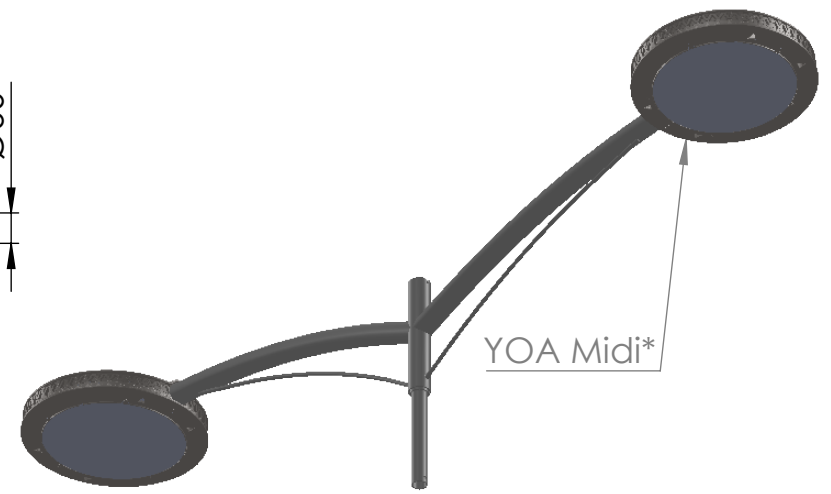

St Remy top double 1000		
Schröder Experts in lightability™	Scale: 1:15	Material: Steel galvanised
	Date: 19-03-2021	Weight: 12.7Kg

* More information on luminaire compatibility is available in the datasheet